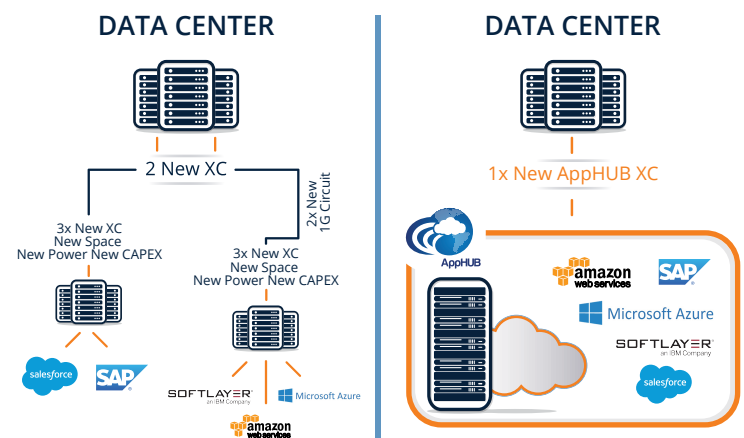

AppHUB is a secure high-performance gateway providing direct access to Amazon AWS, IBM SoftLayer, Microsoft Azure, and other leading cloud applications over a single interconnection. Available at 30+ commercial data centers worldwide, AppHUB enables secure and rapid connectivity for running mission-critical applications without standing up new hardware or management of multiple long-haul interconnections between your data center and your cloud service provider.

AppHUB Benefits

Leading Performance & Latency – Reduce latency by up to 90%. AppHUB is built on top of CFN’s award-winning low latency network that supports global capital markets trading as well as mission-critical IT for global enterprises.

The Performance of Colocation Without the Cost – Eliminate the need to stand up new infrastructure at your cloud provider’s data center.

Data Security Via Private Connection – Don’t put your data at risk over the Internet. AppHUB provides a direct private network connection to your existing infrastructure

Multi-Cloud, Single Cross Connect – Save your ports. Access your clouds, service providers, or partners over a single connection.

Flexibility Without Commitment – With access starting at $325 per month for a single cloud provider, take your time figuring out exactly what your needs are with short monthly minimum service terms.

Simplified Infrastructure & Increased Performance