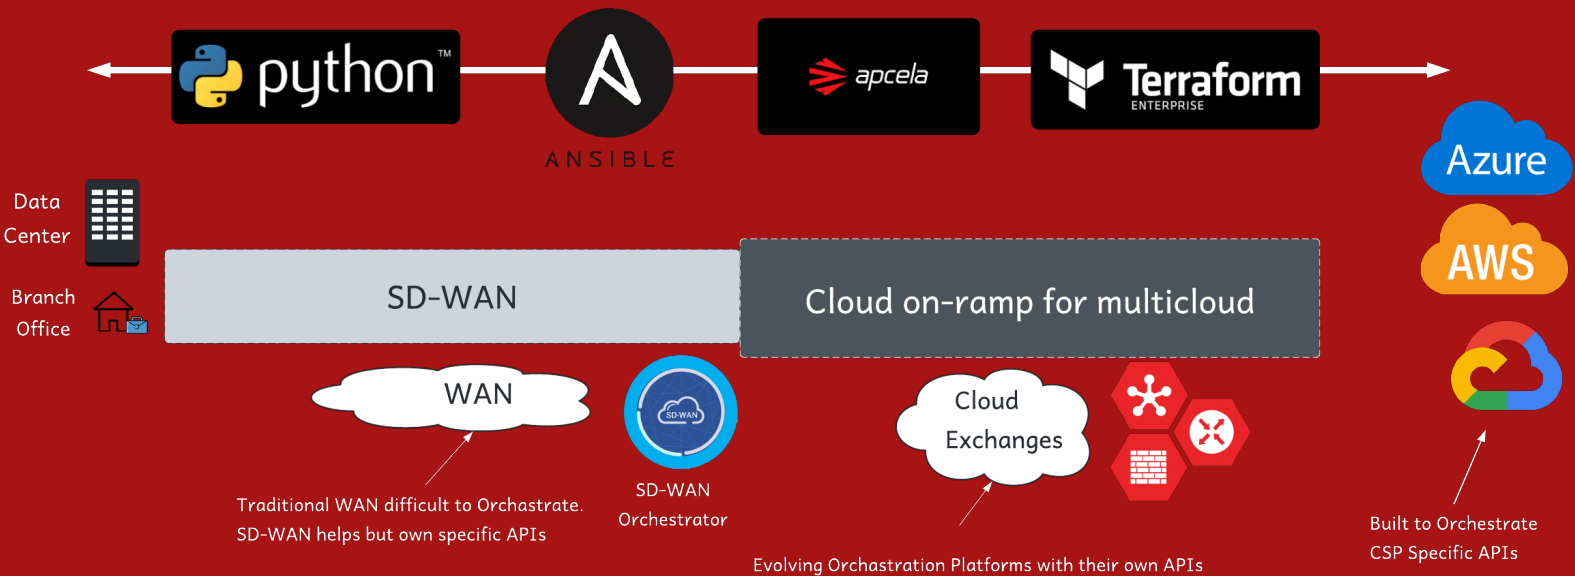

MULTICLOUD ON-RAMP FOR CISCO SD-WAN

Join the world's fastest cloud-to-cloud network

As Enterprises move applications to the cloud, their IT leaders have come to realize that the traditional MPLS based WAN Extensions for Enterprise Cloud and SaaS connectivity are suboptimal, expensive and non-performant. Apcela has designed a unique way to consume the private multicloud connectivity in the most performant manner utilizing SD-WAN, Network Virtualization, and the power of orchestration to offer world's fastest multicloud connectivity platform, delivered in minutes.

The result is the **Arcus Multicloud Router**, comprised of a physical Cisco SD-WAN appliance for customer prem and a virtual

Shortest Path to the Cloud

Connect to any cloud or SaaS in the world using the fastest cloud-to-cloud & site-to-cloud network

Turn your existing Cisco SD-WAN into a multicloud on-ramp:

- Cisco SD-WAN orchestration with Equinix NetworkEdge*
- Prebuild templates and scripts for automated multicloud provisioning
- Conversion support for existing cloud connectivity
- 2 hours of multicloud configuration training to include:
 - Configuration of Cisco SD-WAN
 - Provisioning and terminating dedicated access circuits
 - Provisioning and configuration of Equinix NetworkEdge
 - Provisioning and configuration of Equinix Fabric for CSP and SaaS connections
- 24/7/365 support for 90 days

MULTICLOUD ON-RAMP FOR CISCO SD-WAN

Multicloud On-Ramp for Cisco SD-WAN

Components

1. Physical SD-WAN Router for customer site
2. Dedicated 1G/10G access to proximate Apcela AppHub
3. Arcus Connect port for access termination
4. Equinix NetworkEdge based virtual SD-WAN Router (BYOL or Apcela Provided License)
5. Private Cloud On-ramp via Equinix Fabric
 - AWS Direct Connect
 - Azure ExpressRoute
 - GCP Dedicated Interconnect
 - OCI FastConnect and many more
6. 24/7/365 support